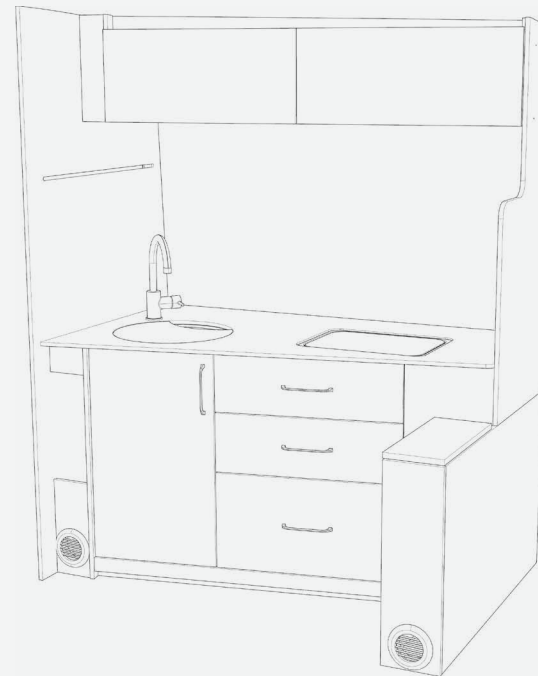

NEW STANDARD FEATURES

- Updated W24MB Galley (Illustration shown)
- Smart TVs
- Winegard ConnecT 2.0 – Wifi Extender and 4G LTE TV/Radio Antenna
- Updated Cabinetry Handles
- Natural Rift Cabinetry
- Toilet – Ceramic Bowl – Foot Flush with Sprayer
- Air Conditioning – 15,000 BTU with Heat Pump
- Truma AquaGo Comfort Plus Hot Water Heater

DISCONTINUED

- Walnut, Modern Rift Cabinetry